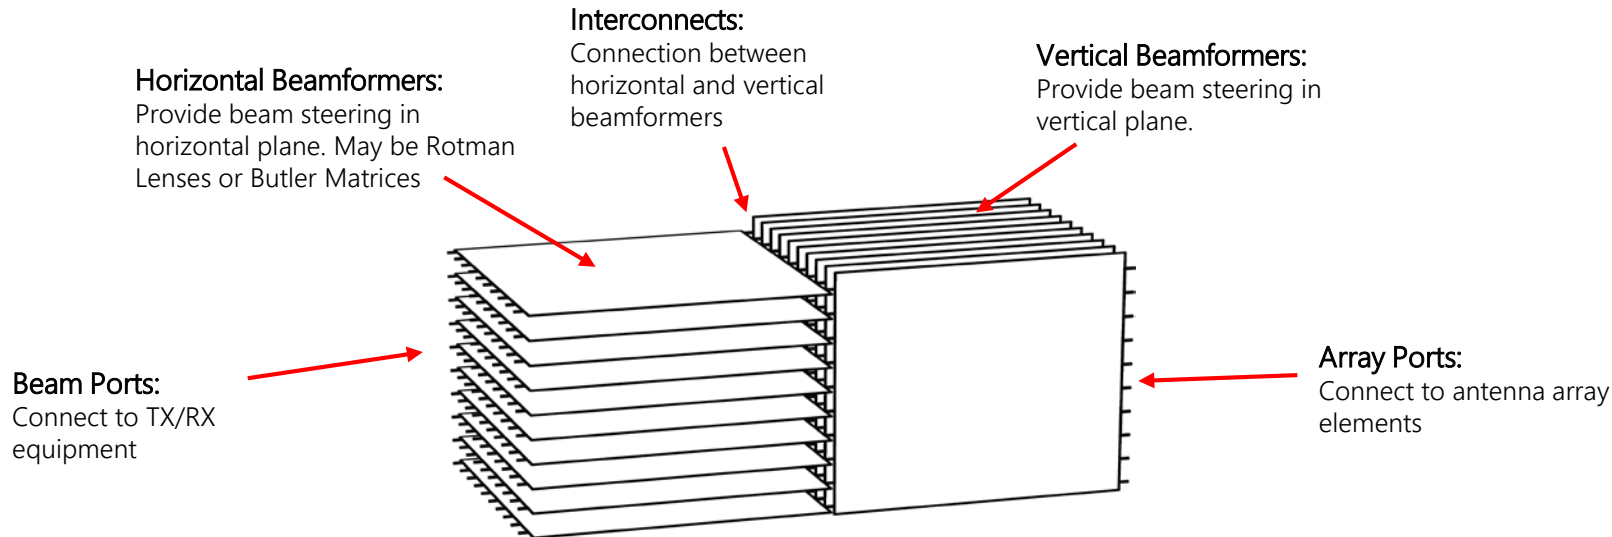

Beamforming Networks – Joshua Kast

2D Beamforming Network

Microstrip Rotman Lens: