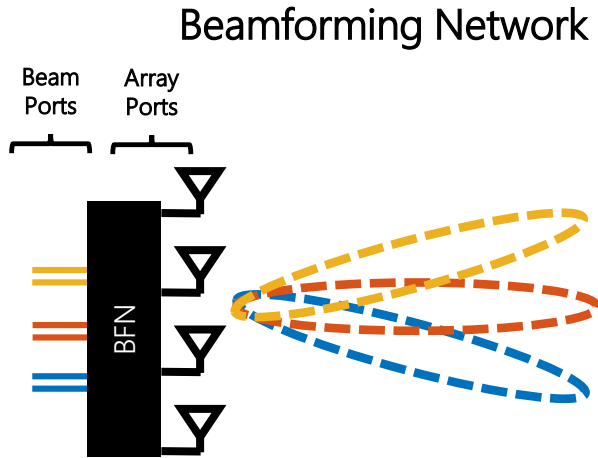

Beamforming Networks – Joshua Kast

2D Beamforming Network

Microstrip Rotman Lens: